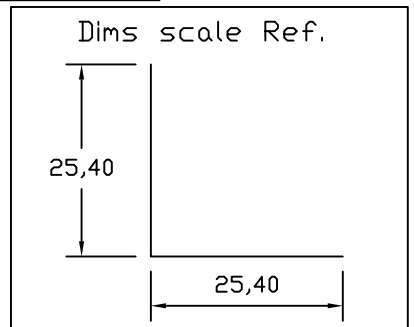

COLDRADO-D356T32

5,00

Cut Around Profile

210,00

100 (WHEEL SPIGOT)

PAPER SIZE=A4

Please Check Scale When Printed
Printer Page Scaling select [none]